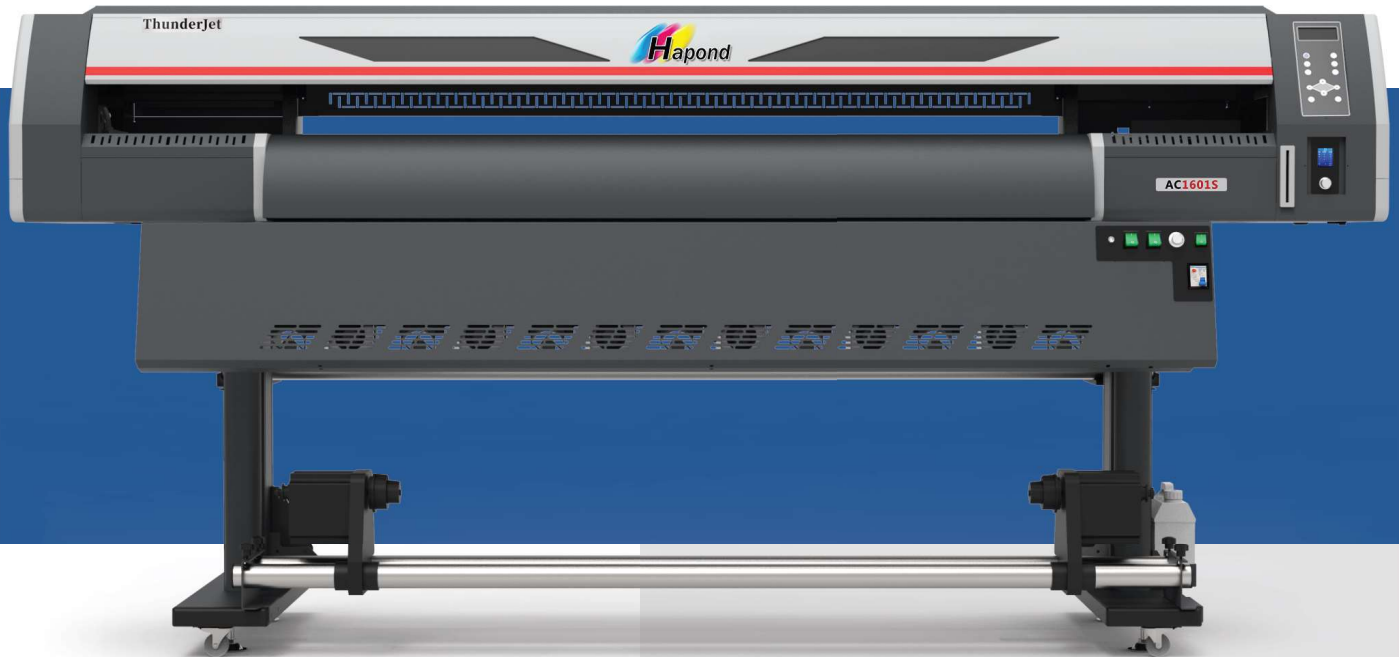

THUNDER JET AC1601S

ECO SOLVENT SERIES

INSPIRING INNOVATION

MAIN APPLICATION

Decoration Industry

Advertising Industry

Interior Design Industry

Packaging Industry

Exhibition Industry

Leather & Textile Industry

JAPAN
EPSON Print Head

ECO SOLVENT SERIES

◀ **THUNDER JET AC1601S**

THUNDER JET AC1601S

ECO SOLVENT SERIES

TECHNICAL SPECIFICATIONS

Dimension 机器尺寸	2926mm(L/长) x 918mm(W/宽) x 1396mm(H/高)	
Weight 机器重量	250kg /公斤	
Max. Print Width 打印宽度	1600mm /毫米	
Max. Media Width 材料宽度	1600mm /毫米	
Ink Type 墨水类型	Eco Solvent Ink /弱溶剂墨水	
Ink Color 墨水颜色	C M Y K	
Ink Supply System 供墨系统	Bulk ink supply system with ink cartridges /带墨盒的大容量供墨系统	
Print Head 打印喷头	EPSON i3200 E1 (3.5pl)	
No. of Print Head 喷头数量	1 unit	
Print Resolution 打印精度	360x1200dpi, 360x1800dpi, 720x1200dpi, 720x1800dpi	
Printing Speed 印刷速度	Production Mode /生产模式	21 m ² /hr
	Quality Mode /品质模式	15 m ² /hr
	High Precision Mode /高精度模式	13 m ² /hr
Print Mode 打印模式	Uni- and Bi- Direction /单向和双向	
Media Type 适用材料种类	Back-lit, Banner Flex, Canvas, Mesh Paper, Synthetic Paper, Reflective Film, Sticker, Tarpaulin, etc. 背光, 灯箱布, 油画布, 网格纸, 合成纸, 单透贴, 贴纸, 篷布等。	
RIP & Control Software 软件输出	GZ Printer Manager, PhotoPrint, Optional: Onyx RIP	
Cleaning System 清洗系统	Anti-blocking, Auto Flush & Moisturizing Function 防堵闪喷功能, 自动清洗与保湿功能	
Media Handling 材料处理系统	Auto Media Release / Take Up System / Max. Media Weight 40kg 自动收放卷材系统/可承受40公斤材料喷印	
Image Format 打印文件格式	BMP, TIFF, JPEG, EPS, PDF, etc.	
Color Management 颜色控制	ICC Profile / ICC色彩特性文件	
Data Interface 数据传输	USB 2.0 / 3.0	
Input Voltage 输入电压	Single Phase, 50Hz/AC 220V ± 10% 6.7A (Printer) + 8.18A (IR Dryer)	
Working Environment 工作环境	Temperature /温度	: 23°C~29°C
	Humidity /湿度	: 50%~80%RH